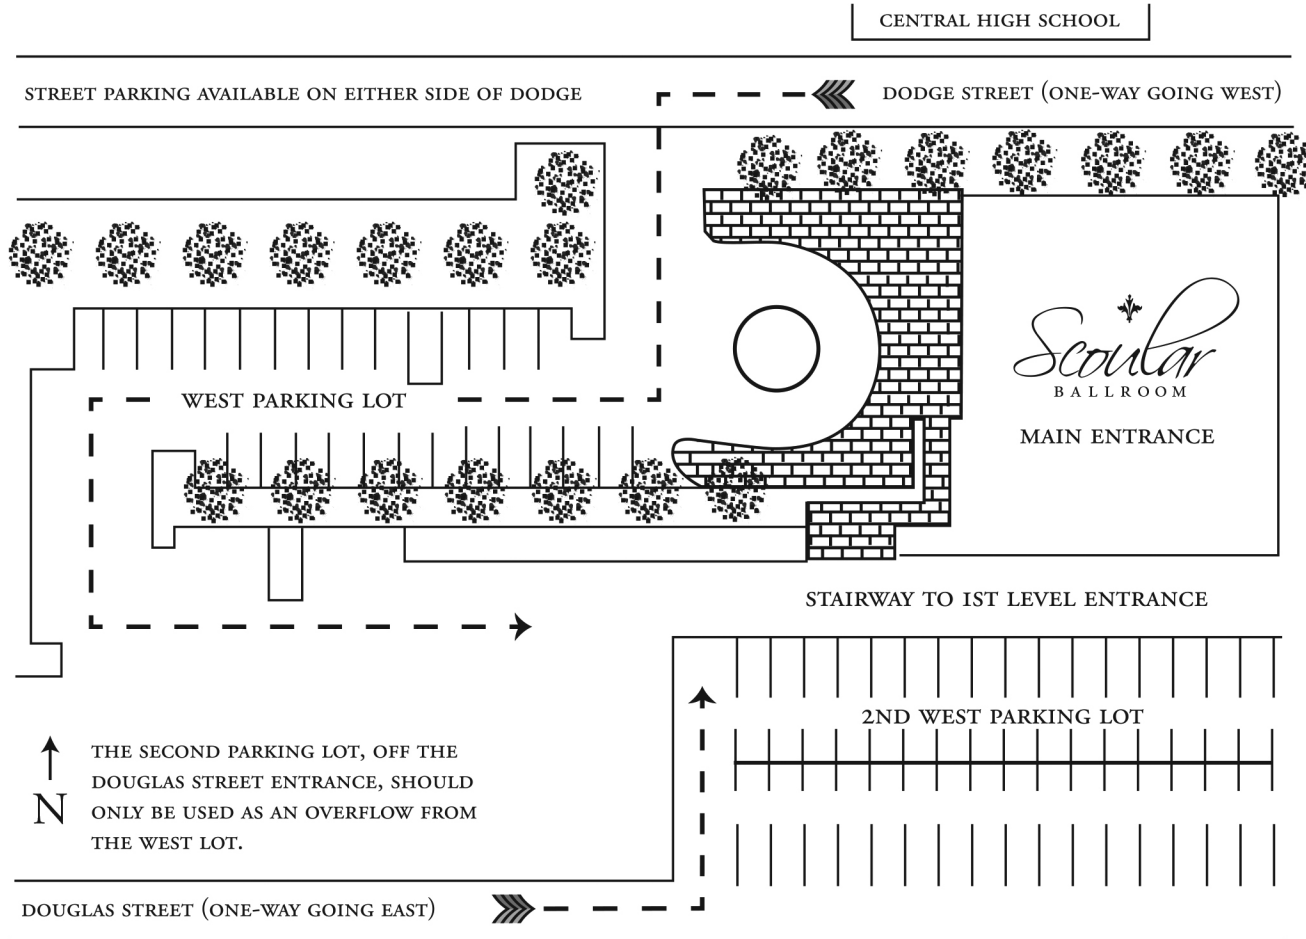

AVAILABLE GUEST PARKING

THE SCOULAR BUILDING | 2027 DODGE STREET | OMAHA, NE 68102

T: 402.449.1424 | E: BALLROOM@SCOULARBALLROOM.COM | W: SCOULARBALLROOM.COM